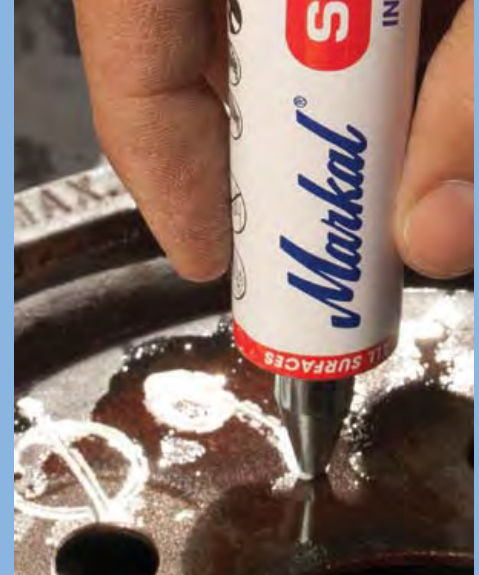

Mark Size 5mm, 8mm or 14mm

PRO-MAX® Extra-large liquid paint marker

- Largest marks available (up to 14mm) in an industrial paint marker
- Extra-large tip ideal for signage or safety marking where immediate identification is required
- Valve-actuated tip releases paint on-demand for smooth, continuous use
- Durable barrel resists breakage and self-storing cap fits snugly on end when not in use

BALL PAINT MARKER® Metal roller ball marker

- Durable metal-ball tip resists wear and clogging for long-marking life on rough surfaces
- Non-drip paint formula allows for easy jobsite marking
- Industrial paint withstands harsh environments and weather conditions
- Sturdy plastic bottle with 3mm steel ball tip
- Plastic cap keeps tip clean between jobs

Case Quantity 48

Part No.	Color
84620	White*
84621	Yellow*
84622	Red*
84623	Black*
84624	Orange
84625	Blue
84626	Green

◆ Marking range: -50°F to 150°F (-46°C to 66°C)

Mark Size 3mm

Stylmark® Ball tube marker

- Durable steel ball tip marks with indelible paint on smooth or rough surfaces
- Steel ball tip is resistant to very rough surfaces for long marking life
- Weather-, water-, and UV-resistant
- Unique paint designed to not drip on vertical or overhead surfaces
- Mark temperature resistance: 200°C (392°F)
- Made in EU